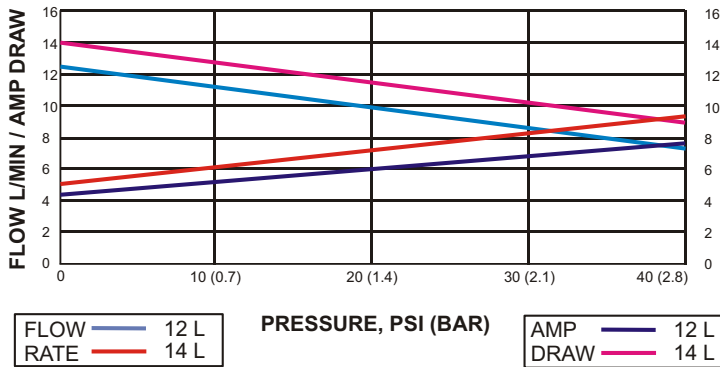

Liquid Temperature: + 54°C max.

Ports: ½ inch male parallel thread.

Duty cycle: continuous

Construction materials:

Plastics - polypropylene

Valves - EPDM

Diaphragm - santoprene

Fasteners - stainless steel

Model Numbers:

12 L/M 12V - 3000-183-1512 (AM 3000-183-1414)

12 L/M 24V - 3000-193-1512 (AM 3000-193-1414)

14 L/M 12V - 3000-181-1512 (AM 3000-181-1414)

14 L/M 24V - 3000-191-1512 (AM 3000-191-1414)

TYPICAL PERFORMANCE

12V 12 & 14 litre/min fresh water pump

24V 12 & 14 litre/min fresh water pump

- Fully automatic 3 chamber diaphragm pump.
- Purpose-designed for marine use.
- Splash-proof pressure switch.
- Quiet and smooth performance.
- Self-priming.
- Runs dry without damage.
- Continuously rated, balanced motor with overload protection for long life.
- Energy efficient - low amp draw.
- Ignition protected for safety (BS EN28846 / ISO 8846 Marine).
- Conforms to the requirements of EMC (EN50081 & EN55014).
- Durable, heavy duty quality construction ensures service reliability.
- 2 year warranty.
- Manufactured in the United Kingdom.