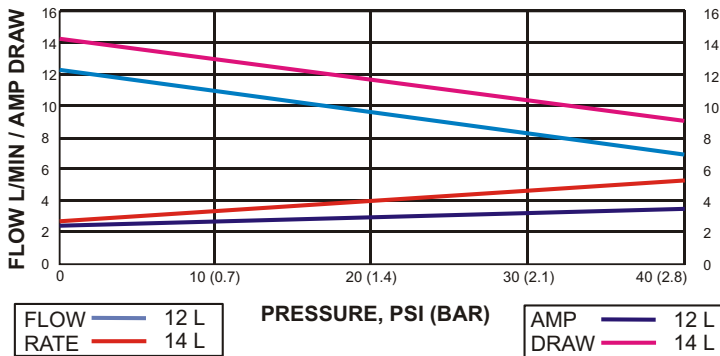

Liquid Temperature: + 54°C max.

Ports: ½ inch male parallel thread.

Duty cycle: continuous

Construction materials:

Plastics - polypropylene

Valves - EPDM

Diaphragm - santoprene

Fasteners - stainless steel

Model Numbers:

12 L/M 12V - 3000-183-1512 (AM 3000-183-1414)

12 L/M 24V - 3000-193-1512 (AM 3000-193-1414)

14 L/M 12V - 3000-181-1512 (AM 3000-181-1414)

14 L/M 24V - 3000-191-1512 (AM 3000-191-1414)

TYPICAL PERFORMANCE

12V 12 & 14 litre/min fresh water pump

24V 12 & 14 litre/min fresh water pump

- Fully automatic 3 chamber diaphragm pump.
- Purpose-designed for marine use.
- Splash-proof pressure switch.
- Quiet and smooth performance.
- Self-priming.
- Runs dry without damage.
- Continuously rated, balanced motor with overload protection for long life.
- Energy efficient - low amp draw.
- Ignition protected for safety (BS EN28846 / ISO 8846 Marine).
- Conforms to the requirements of EMC (EN50081 & EN55014).
- Durable, heavy duty quality construction ensures service reliability.
- 2 year warranty.
- Manufactured in the United Kingdom.