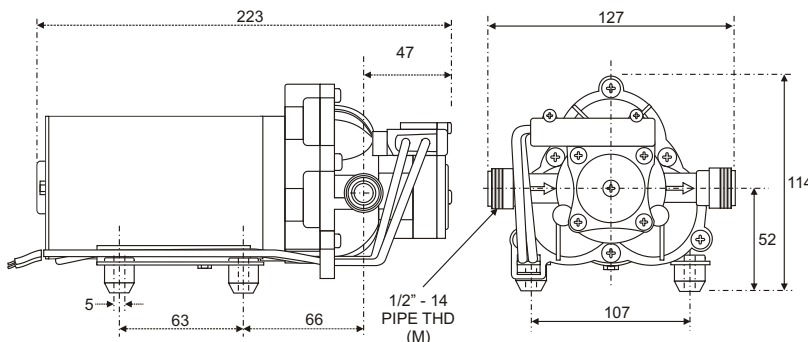

DIMENSIONS (mm)

All data is approximate. FLOking, POSiflo and Primaflo are registered trademarks.

We reserve the right to change specifications and dimensions without notice.

© Leisure Accessories Ltd. 2005

leisure accessories

BRITANNIA WORKS, HURRICANE WAY,
AIRPORT INDUSTRIAL ESTATE, NORWICH,
NR6 6EY, UNITED KINGDOM.

Telephone: +44 (0)1603 414551

Fax : +44 (0)1603 789026

E.mail : leisureacc@aol.com

Website : www.leisureacc.com

Distributed by: